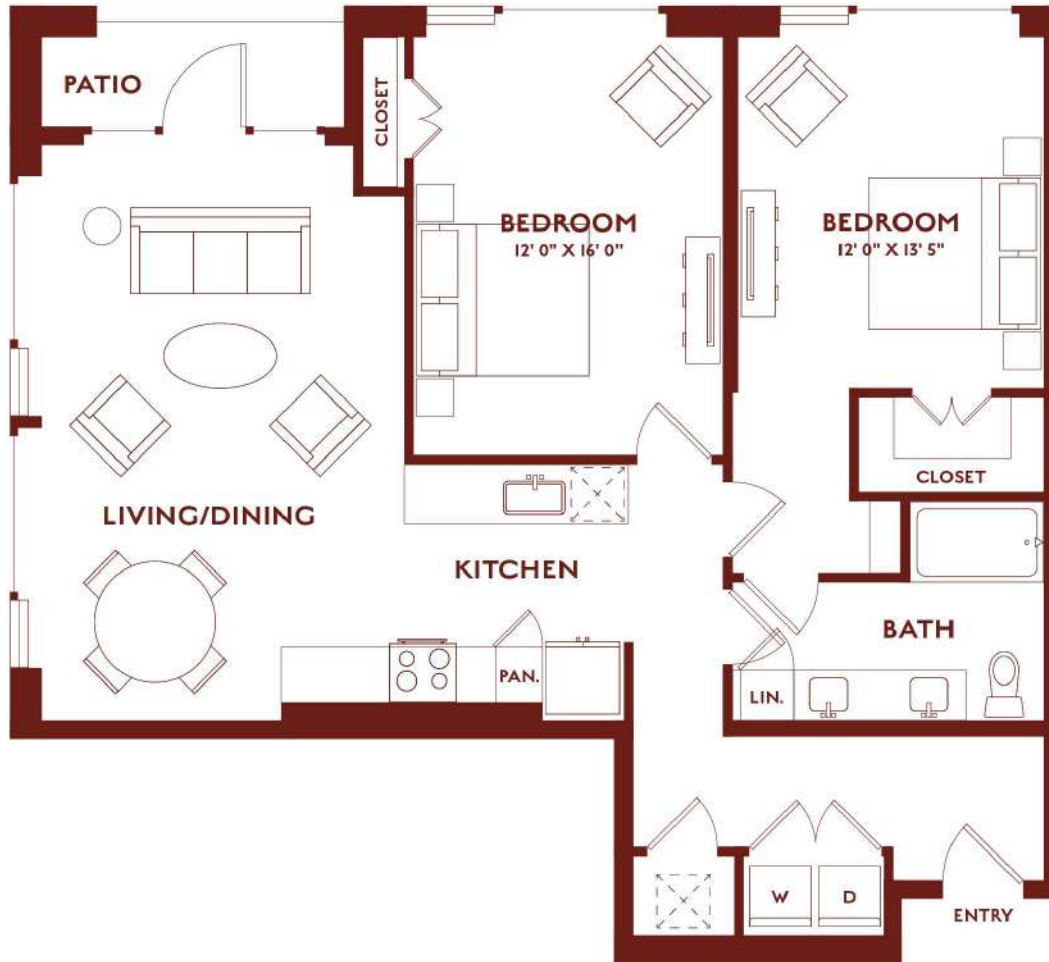

B4.2

2 BED / 1 BATH

1157

SQ. FT.

THE
NORTHERN

2600 Wewatta Way | Denver, CO 80216

www.livethenortherndenver.com

Floor plans are artist's rendering. All dimensions are approximate. Actual product and specifications may vary in dimension or detail. Not all features are available in every apartment. Prices and availability are subject to change. Please see a representative for details.