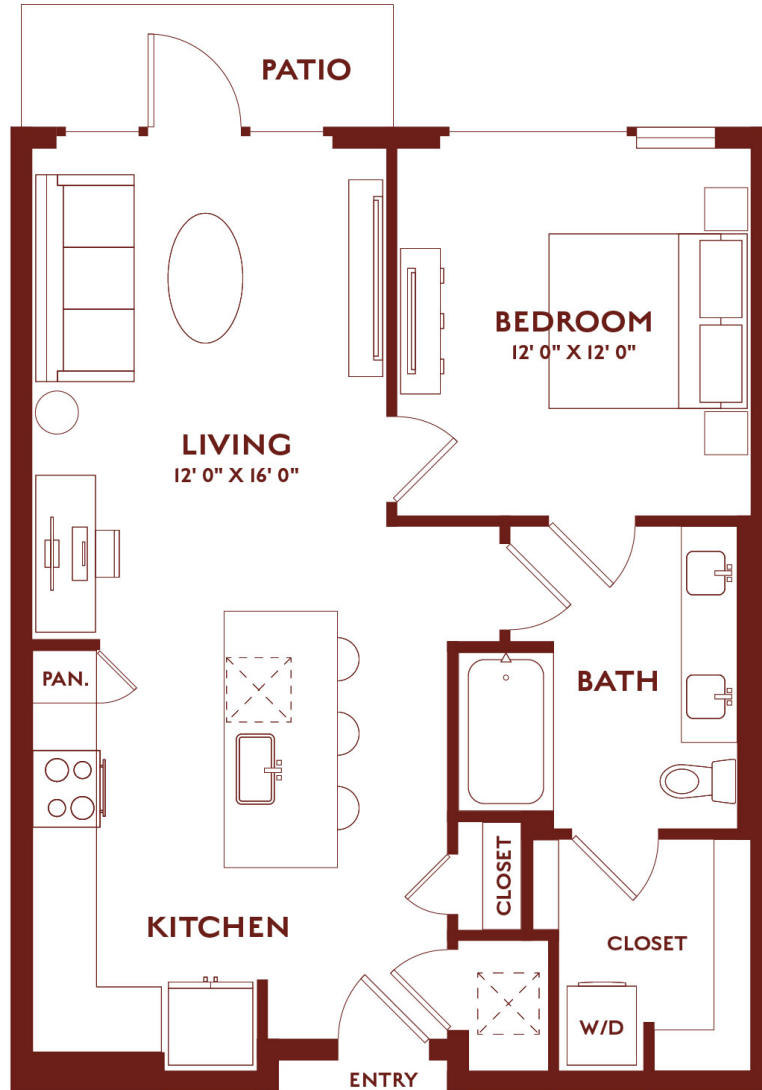

A1

1 BED / 1 BATH

748

SQ. FT.

2600 Wewatta Way | Denver, CO 80216

www.livethenortherndenver.com

Floor plans are artist's rendering. All dimensions are approximate. Actual product and specifications may vary in dimension or detail. Not all features are available in every apartment. Prices and availability are subject to change. Please see a representative for details.